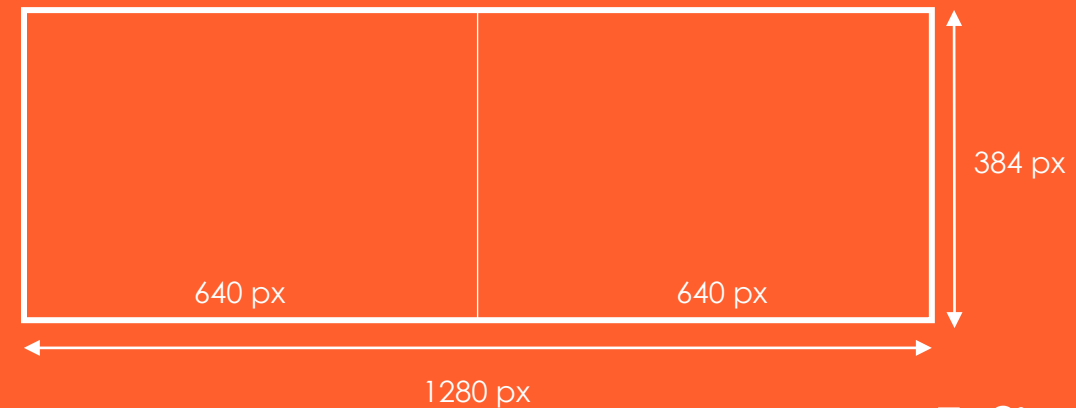

Retail Evoke Landscape

RE/WGTC/DIG1

Specifications:

Format: JPEG or MP4

Dimensions: 1280 (w) x 384 (h) px

Maximum File Size: 21mb

Colour Mode: RGB 24-bit

DPI: 72

Duration: 7 seconds

Encoding: H.264 at 20Mbps

Frame Rate: 25fps

Audio: Not Supported

- Media files should be sized exactly to dimensions specified.
- Final file to be supplied as one JPEG or MP4 per creative.

Delivery

All files must be clearly labelled, as per the example below:

- CTNumber_Advertiser_CreativeDescription_File#of#_PixelRatio.EXT

Please submit files to your Campaign Delivery Executive.

Deadlines

All files must be submitted 5 business days (1 week) prior to booked activity date.

Late delivery of files may result in missed media time.

Questions? Need more information?

Please contact your Campaign Delivery Executive.