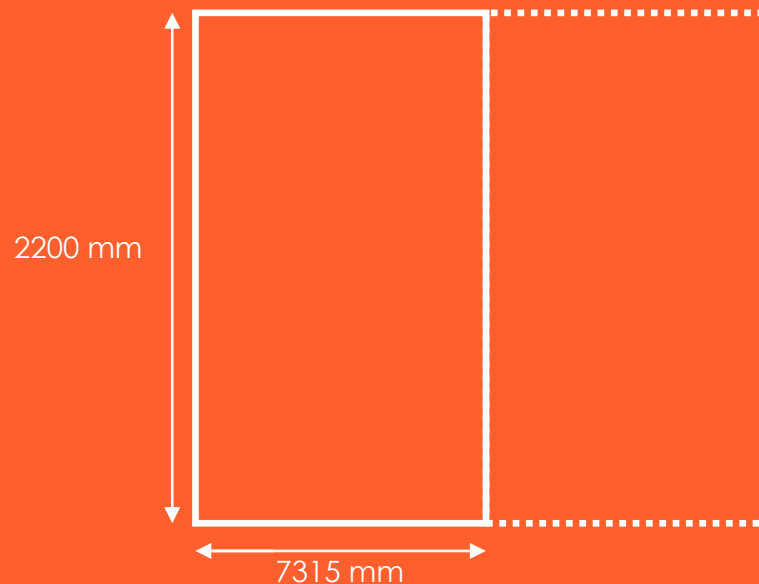

OS-0055NA

Keswick, Anzac Hwy, SA

Specifications:

Format: PDF

File Scale and Quality: 180dpi at 10% scale.

Dimensions:

Visual Size: 8.3 metres (w) x 2.2 metres (h)

Finish Size: 7.315 metres (w) x 2.2 metres (h)

Artwork Setup: Please set up file to **finish size**.

Skin Edging: Trimmed

Skin Type: Trivision – Ridgiflex. Final Production should be produced in 77 x 95mm strips.

Colour Mode: CMYK

Extensions Accepted: No

- Media files should be sized exactly to dimensions specified.
- Please ensure OVERPRINT is turned OFF in your print files. If OVERPRINT is left ON, this could lead to print issues.
- No registration marks or crop marks inside the finished area.

Delivery

All files must be clearly labelled, as per the example below:

- CTNumber_Advertiser_CreativeDescription_File#of#_PixelRatio.EXT

Please submit files to your Campaign Delivery Executive.

Deadlines

For clients using oOh!media print production service, all artwork is required 15 business days (3 weeks) prior to live date.

Printed material is due to installers 5 business days (1 week) prior to live date.

All material must be approved prior to print and display by your Campaign Delivery Executive.

Late delivery of files may result in missed media time.

Questions? Need more information?

Please contact your Campaign Delivery Executive.