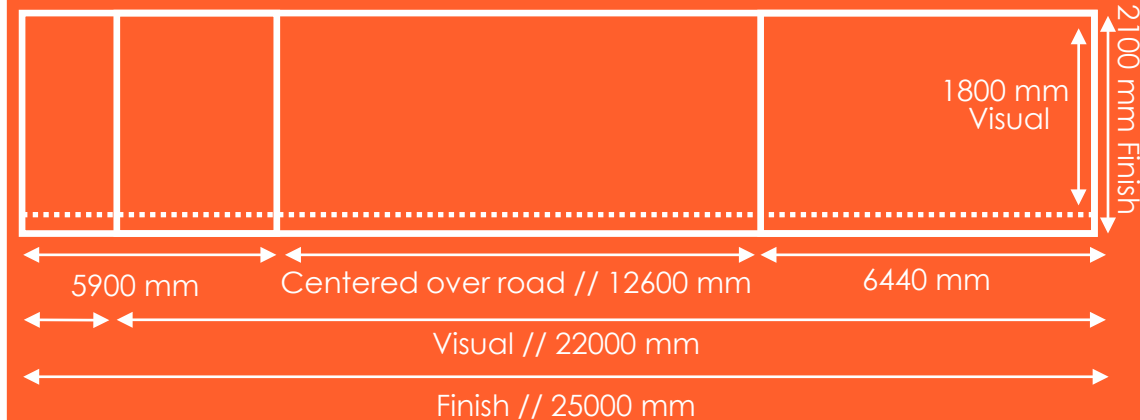

Specifications:

Format: PDF

File Scale and Quality: 180dpi at 10% scale.

Dimensions:

Visual Size: 22 metres (w) x 1.8 metres (h)

Finish Size: 25 metres (w) x 2.1 metres (h)

Artwork Setup: Please set up file to visual size and bleed out to finish. 300mm bleed bottom, 3m bleed left.

Skin Edging: Kedder all edges, top to visual.

Skin Type: Frontlit

Colour Mode: CMYK

Extensions Accepted: No

- Media files should be sized exactly to dimensions specified.
- Please ensure OVERPRINT is turned OFF in your print files. If OVERPRINT is left ON, this could lead to print issues.
- This site extends across four lanes and continues over the footpath.
- The 12.66m section is centred over road.
- No registration marks or crop marks inside the finished area.

Delivery

All files must be clearly labelled, as per the example below:

- CTNumber_Advertiser_CreativeDescription_File#of#_PixelRatio.EXT

Please submit files to your Campaign Delivery Executive.

Deadlines

For clients using oOh!media print production service, all artwork is required 15 business days (3 weeks) prior to live date.

Printed material is due to installers 5 business days (1 week) prior to live date.

All material must be approved prior to print and display by your Campaign Delivery Executive.

Late delivery of files may result in missed media time.

Questions? Need more information?

Please contact your Campaign Delivery Executive.