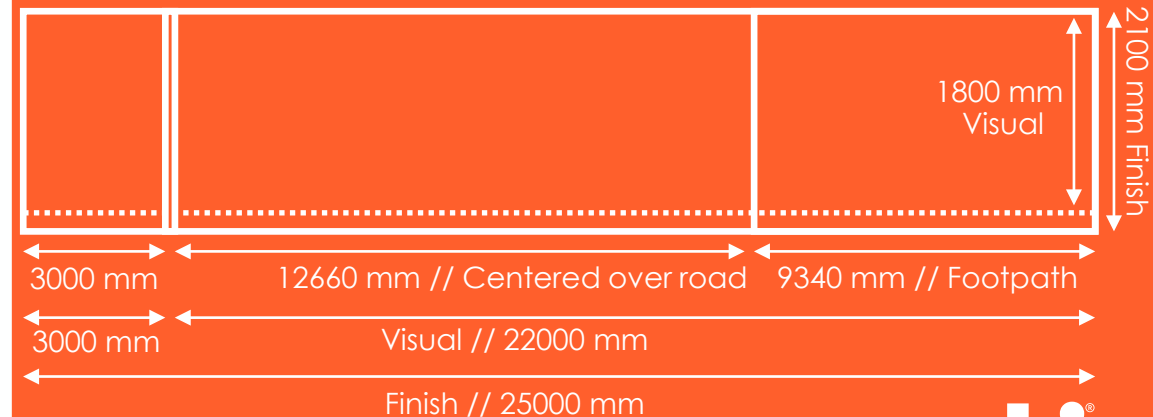

Specifications:

Format: PDF

File Scale and Quality: 180dpi at 10% scale.

Dimensions:

Visual Size: 22 metres (w) x 1.8 metres (h)

Finish Size: 25 metres (w) x 2.1 metres (h)

Artwork Setup: Please set up file to visual size and bleed out to finish. 300mm bleed bottom, 3m bleed left.

Skin Edging: Kedder all edges, top to visual.

Skin Type: Frontlit

Colour Mode: CMYK

Extensions Accepted: No

- Media files should be sized exactly to dimensions specified.
- Please ensure OVERPRINT is turned OFF in your print files. If OVERPRINT is left ON, this could lead to print issues.
- This site extends across four lanes and continues over the footpath.
- The 12.66m section is centred over road.
- No registration marks or crop marks inside the finished area.

Delivery

All files must be clearly labelled, as per the example below:

- CTNumber_Advertiser_CreativeDescription_File#of#_PixelRatio.EXT

Please submit files to your Campaign Delivery Executive.

Deadlines

For clients using oOh!media print production service, all artwork is required 15 business days (3 weeks) prior to live date.

Printed material is due to installers 5 business days (1 week) prior to live date.

All material must be approved prior to print and display by your Campaign Delivery Executive.

Late delivery of files may result in missed media time.

Questions? Need more information?

Please contact your Campaign Delivery Executive.