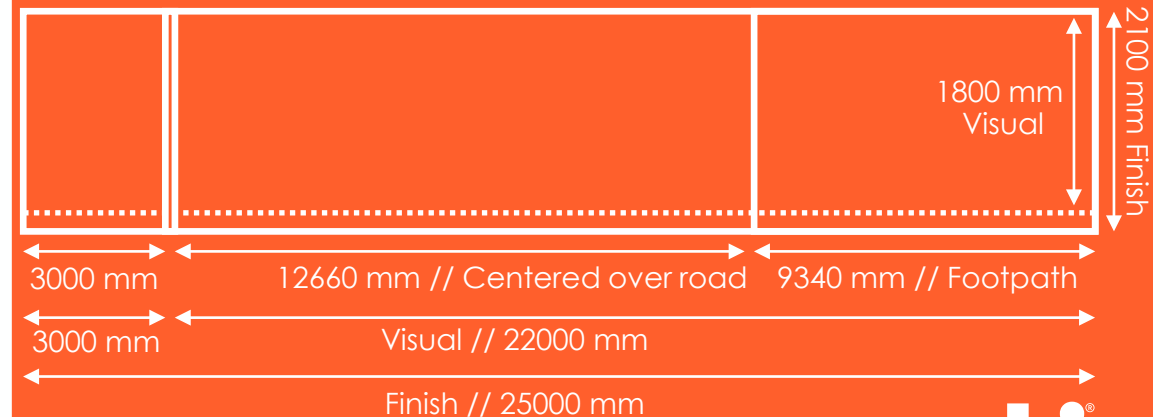

Specifications:

Format: PDF

File Scale and Quality: 180dpi at 10% scale.

Dimensions:

Visual Size: 22 metres (w) x 1.8 metres (h)

Finish Size: 25 metres (w) x 2.2 metres (h)

Artwork Setup: Please set up file to visual size and bleed out to finish. 300mm bleed bottom, 3m bleed left.

Skin Edging: Kedder all edges, top to visual.

Skin Type: Frontlit

Colour Mode: CMYK

Extensions Accepted: No

- Media files should be sized exactly to dimensions specified.
- Please ensure OVERPRINT is turned OFF in your print files. If OVERPRINT is left ON, this could lead to print issues.
- This site extends across four lanes and continues over the footpath.
- The 12.66m section is centred over road.
- No registration marks or crop marks inside the finished area.

Delivery

All files must be clearly labelled, as per the example below:

- CTNumber_Advertiser_CreativeDescription_File#of#_PixelRatio.EXT

Please submit files to your Campaign Delivery Executive.

Deadlines

For clients using oOh!media print production service, all artwork is required 15 business days (3 weeks) prior to live date.

Printed material is due to installers 5 business days (1 week) prior to live date.

All material must be approved prior to print and display by your Campaign Delivery Executive.

Late delivery of files may result in missed media time.

Questions? Need more information?

Please contact your Campaign Delivery Executive.