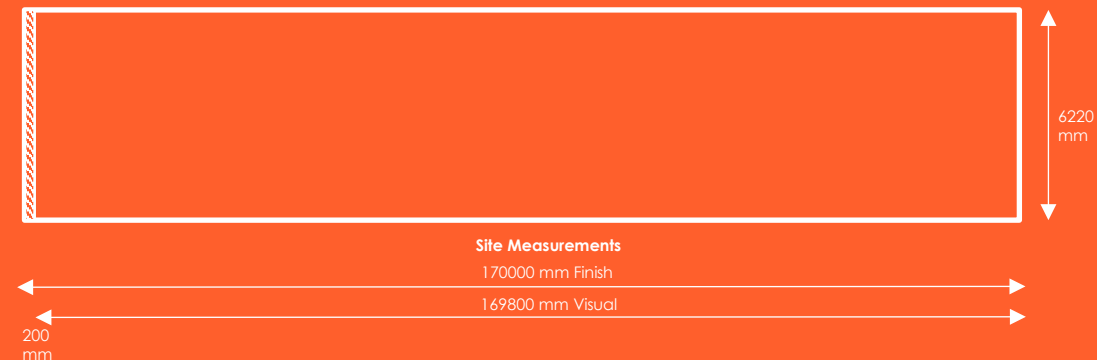

Specifications:

Format: PDF

File Scale and Quality: 180dpi at 10% scale.

Dimensions:

Visual Size: 169.8 metres (w) x 6.22 metres (h)

Finish Size: 170 metres (w) x 6.22 metres (h)

Artwork Setup: 200mm bleed on left hand side only.

Skin Edging: 200mm pocket LHS, kedder top, bottom, and right. Custom flaps and zippers.

Skin Type: Frontlit

Colour Mode: CMYK

Extensions Accepted: No

- Media files should be sized exactly to dimensions specified.
- Please ensure OVERPRINT is turned OFF in your print files. If OVERPRINT is left ON, this could lead to print issues.
- This site requires addition edging consisting of zippers and flaps. Printing and finishing must be managed by Cactus Imaging.
- No registration marks or crop marks inside the finished area.

Delivery

All files must be clearly labelled, as per the example below:

- CTNumber_Advertiser_CreativeDescription_File#of#_PixelRatio.EXT

Please submit files to your Campaign Delivery Executive.

Please supply 1 low-res copy of the entire creative for reference.

Deadlines

Artwork is required 15 business days (3 weeks) prior to live date.

Printed material is due to installers 5 business days (1 week) prior to live date.

All material must be approved prior to print and display by your Campaign Delivery Executive.

Late delivery of files may result in missed media time.

Questions? Need more information?

Please contact your Campaign Delivery Executive.