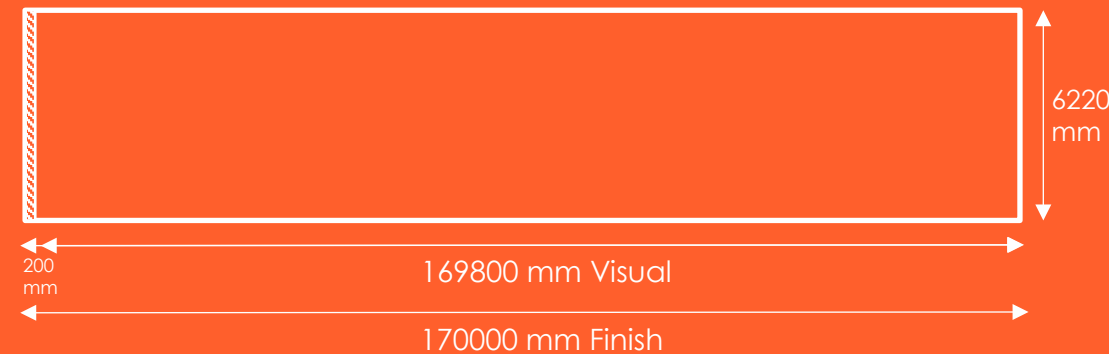

Format: PDF

File Scale and Quality: 180dpi at 10% scale.

Dimensions:

Visual Size: 169.8 metres (w) x 6.22 metres (h)

Finish Size: 170 metres (w) x 6.22 metres (h)

Artwork Setup: 200mm bleed on left hand side only.

Skin Edging: 200mm pocket LHS, kedder top, bottom, and right. Custom flaps and zippers.

Skin Type: Frontlit

Colour Mode: CMYK

Extensions Accepted: No

- Media files should be sized exactly to dimensions specified.
- Please ensure OVERPRINT is turned OFF in your print files. If OVERPRINT is left ON, this could lead to print issues.
- This site requires addition edging consisting of zippers and flaps. Production must be managed by oOh!media and printed through Cactus Imaging.
- No registration marks or crop marks inside the finished area.

Delivery

All files must be clearly labelled, as per the example below:

- CTNumber_Advertiser_CreativeDescription_File#of#_PixelRatio.EXT

Please submit files to your Campaign Delivery Executive.

Please supply 1 low-res copy of the entire creative for reference.

Deadlines

Artwork is required 15 business days (3 weeks) prior to live date.

Printed material is due to installers 5 business days (1 week) prior to live date.

All material must be approved prior to print and display by your Campaign Delivery Executive.

Late delivery of files may result in missed media time.

Questions? Need more information?

Please contact your Campaign Delivery Executive.