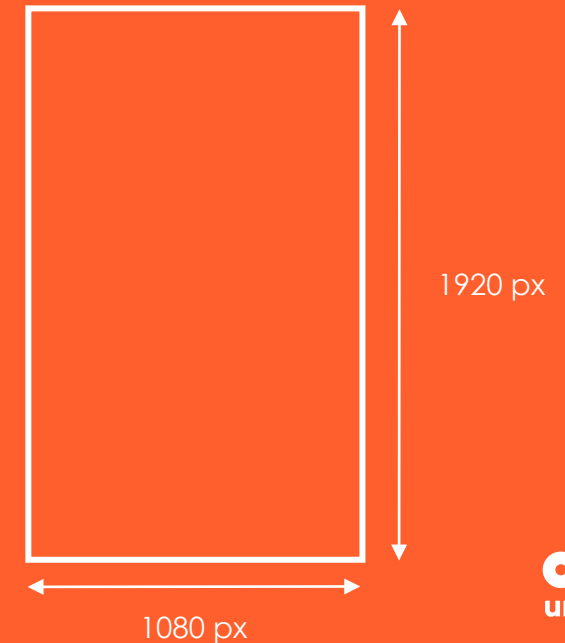

Street Furniture Digital Portrait

Specifications:

Format: JPEG

Dimensions: 1080 (w) x 1920 (h) px

Maximum File Size: 21mb

Colour Mode: RGB 24-bit

DPI: 72

- Media files should be sized exactly to dimensions specified.
- Final file to be supplied as one JPEG per creative.
- No animation permitted.

Delivery

All files must be clearly labelled, as per the example below:

- CTNumber_Advertiser_CreativeDescription_File#of#_PixelRatio.EXT

Please submit files to your Campaign Delivery Executive.

Deadlines

All files must be submitted 5 business days (1 week) prior to booked activity date.

Late delivery of files may result in missed media time.

Questions? Need more information?

Please contact your Campaign Delivery Executive.