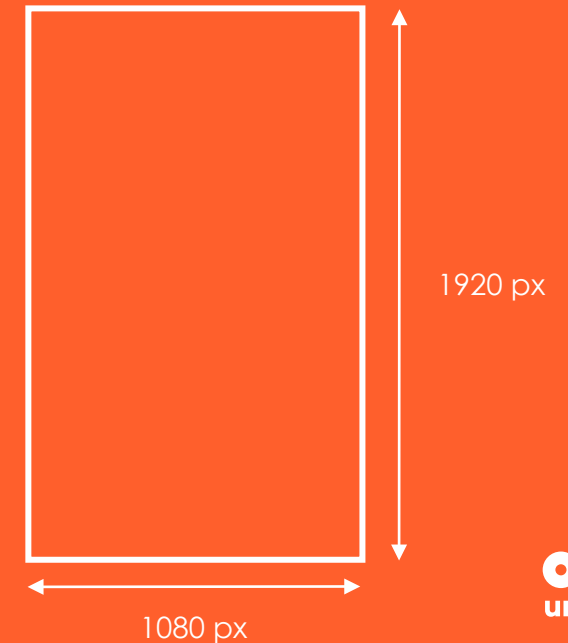

Street Furniture Digital Portrait

Specifications:

Format: JPEG

Dimensions: 1080 (w) x 1920 (h) px

Maximum File Size: 21mb

Colour Mode: RGB 24-bit

DPI: 72

- Media files should be sized exactly to dimensions specified.
- Final file to be supplied as one JPEG per creative.
- No animation permitted.

Delivery

All files must be clearly labelled, as per the example below:

- CTNumber_Advertiser_CreativeDescription_File#of#_PixelRatio.EXT

Please submit files to your Campaign Delivery Executive.

Deadlines

All files must be submitted 5 business days (1 week) prior to booked activity date.

Late delivery of files may result in missed media time.

Questions? Need more information?

Please contact your Campaign Delivery Executive.