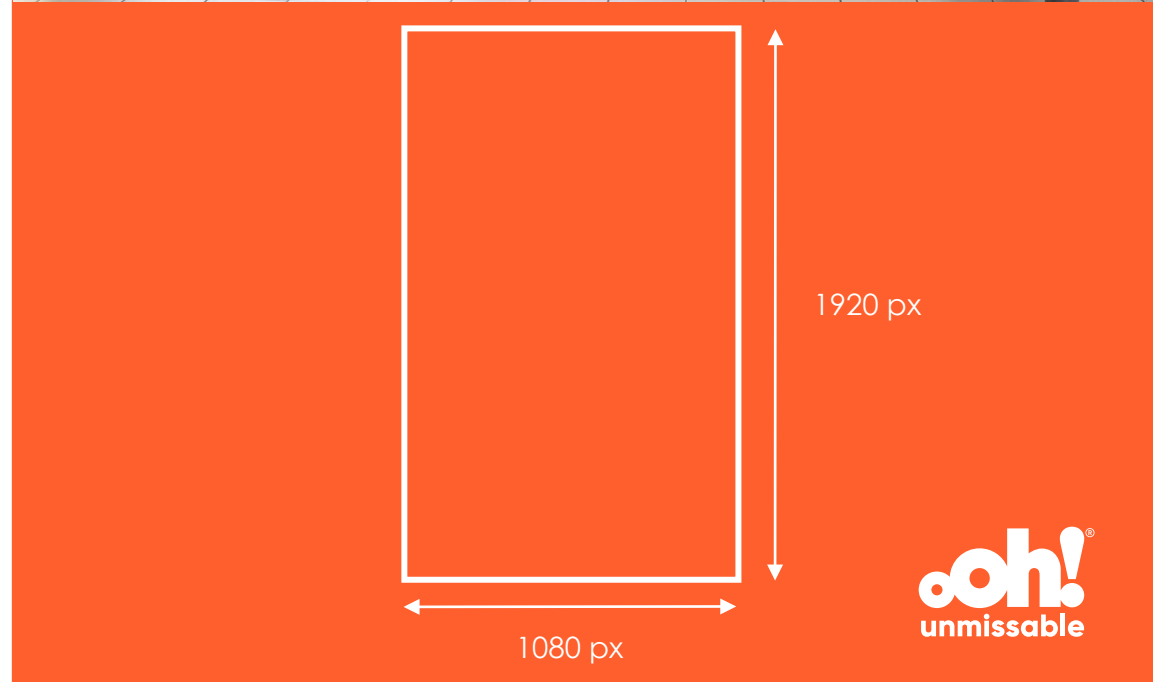

Rail Digital Portrait

Specifications:

Format: JPEG or MP4

Dimensions: 1080 (w) x 1920 (h) px

Maximum File Size: 21mb

Colour Mode: RGB 24-bit

DPI: 72

Duration: 7 seconds

Encoding: H.264 at 20Mbps

Frame Rate: 25fps

Audio: Not Supported

- Media files should be sized exactly to dimensions specified.
- Final files to be supplied as JPEG or MP4 per creative.

Delivery

All files must be clearly labelled, as per the example below:

- CTNumber_Advertiser_CreativeDescription_File#of#_PixelRatio.EXT

Please submit files to your Campaign Delivery Executive.

Deadlines

All files must be submitted 5 business days (1 week) prior to booked activity date.

Late delivery of files may result in missed media time.

Questions? Need more information?

Please contact your Campaign Delivery Executive.