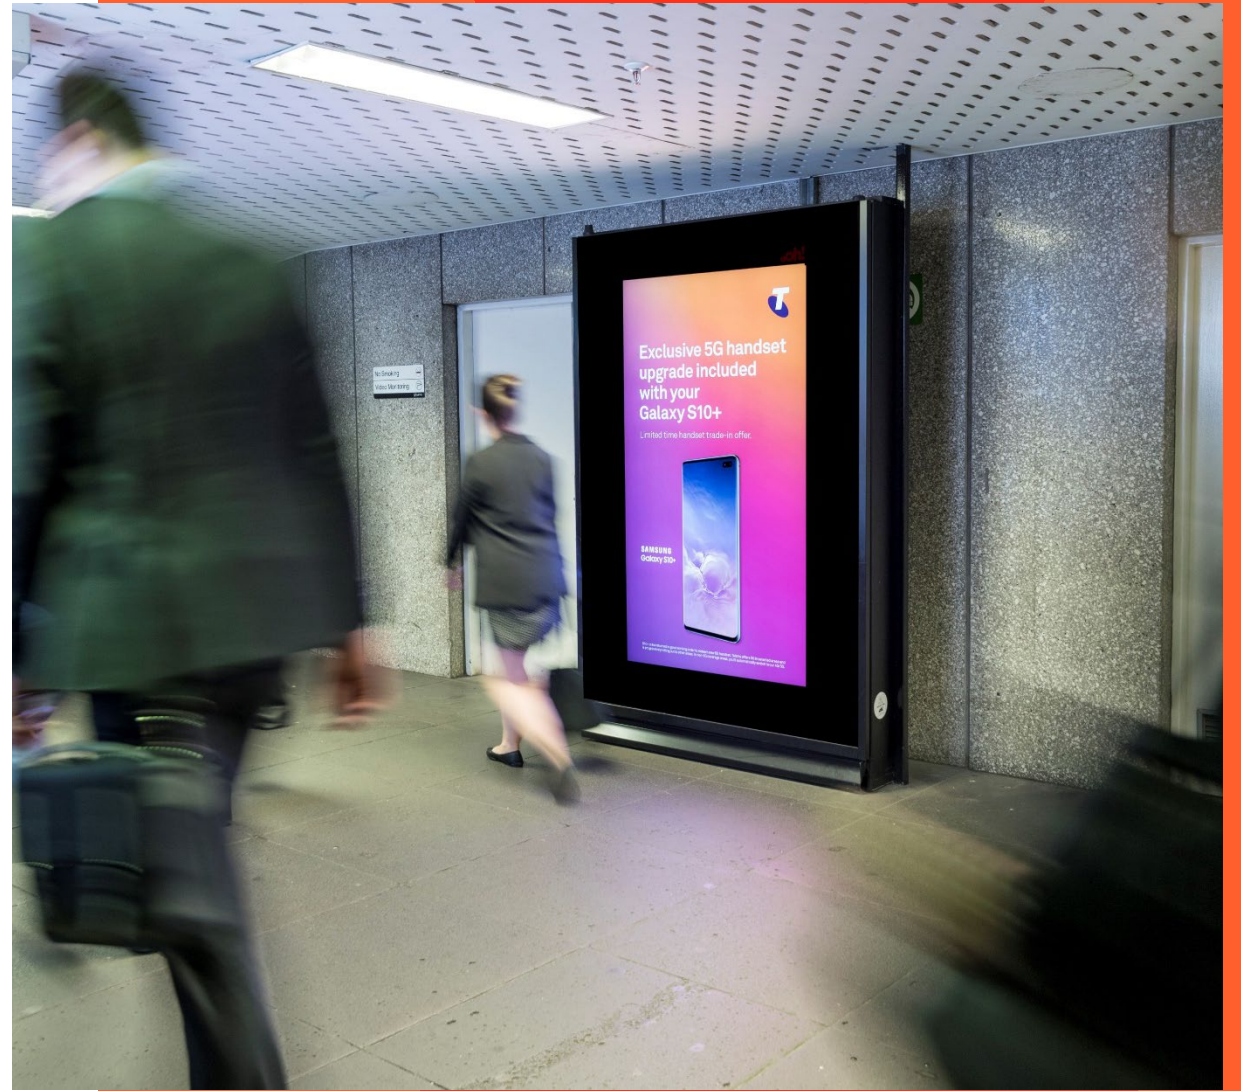

oOh!media Site Specifications

Rail Digital Portrait

Rail Digital Portrait

Specifications:

Format: JPEG or MP4

Dimensions: 1080 (w) x 1920 (h) px

Maximum File Size: 21mb

Colour Mode: RGB 24-bit