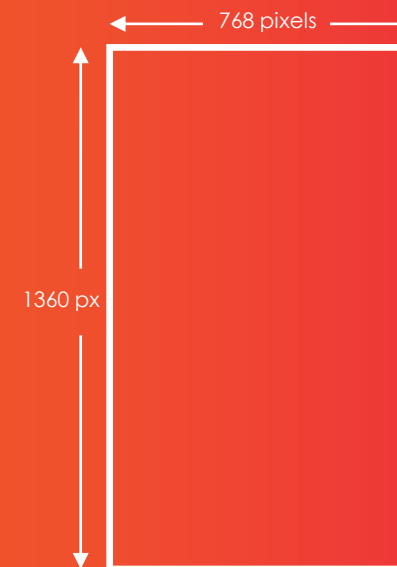

OFFICE – PORTRAIT (768 x 1360)

Creative Specifications

File Format:.mp4

Codec:MPEG-4/H.264 AVC at 20Mbps.

Dimensions:768 pixels wide x 1360 pixels high

Duration:7 seconds

Audio: No

File Size:10MB Maximum

Note: All .mp4s are converted to video and downsized to suit all our screen sizes, which range from 10" –65" LCDs.

SUBMISSION REQUIREMENTS

Delivery

Please supply media instructions with each piece of material

All files must be clearly labelled, as per the examples below:

- •AdvertiserName_Ad1_Format/dimensions.mp4

Please upload your artwork via email

Deadlines: All files must be submitted 5 business days prior to contract commencement date.

Late delivery of files/material may result in missed media time

Contact:

Please contact your Client Services representative